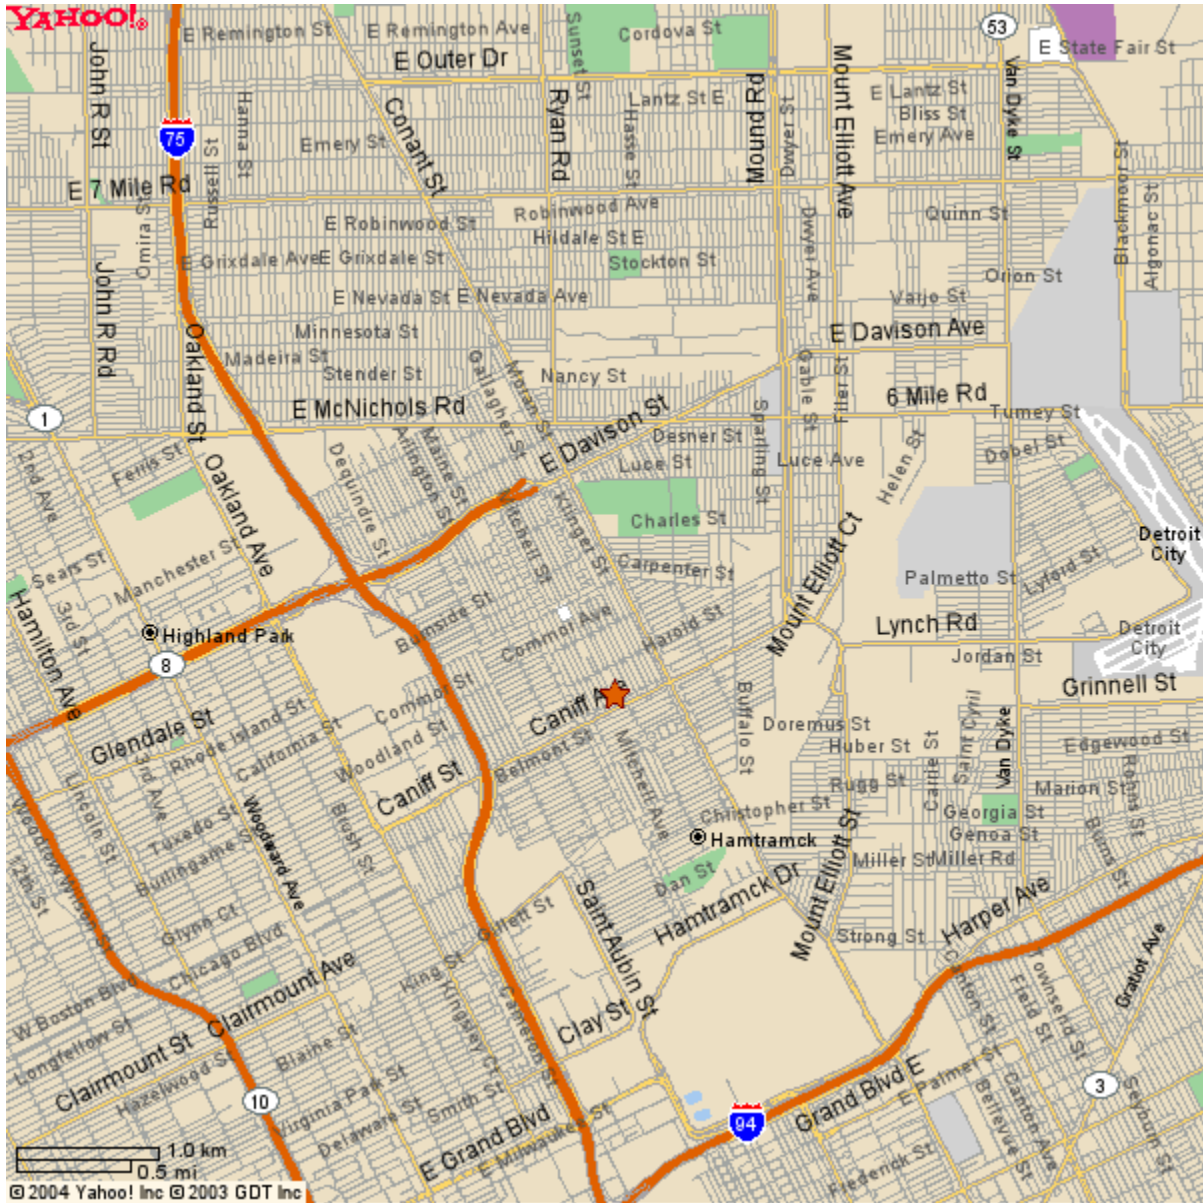

Exit from I-75 on exit #55

If coming from north - Left on Caniff

If coming from south - follow service drive to Caniff (approx. ¼ mile) and turn right

Turn left on Gallagher (approx 1 mile light on corner) Dudek Foods will be on the corner School will be on left in first block. The first large building is our Community Center (Gyms) the second building is the High School. Park in the lot between the 2 buildings and we will be using the Community Center

Charest is one-way in front of the school. You can't enter Charest from Caniff Gallagher runs one-way behind the school.

Maps below

Team Ford First

Team Ford First