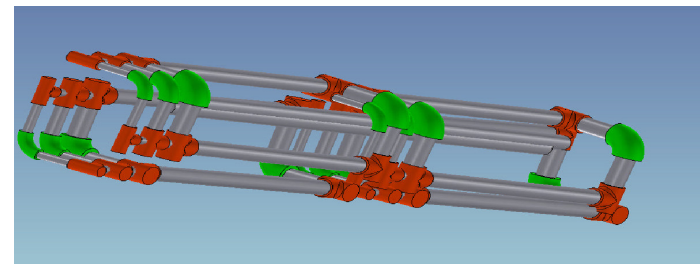

Team 1250 Pit Structure

Team 1250 - Bench / Crate Design

Peg Board

Open

Closed and inverted for packing