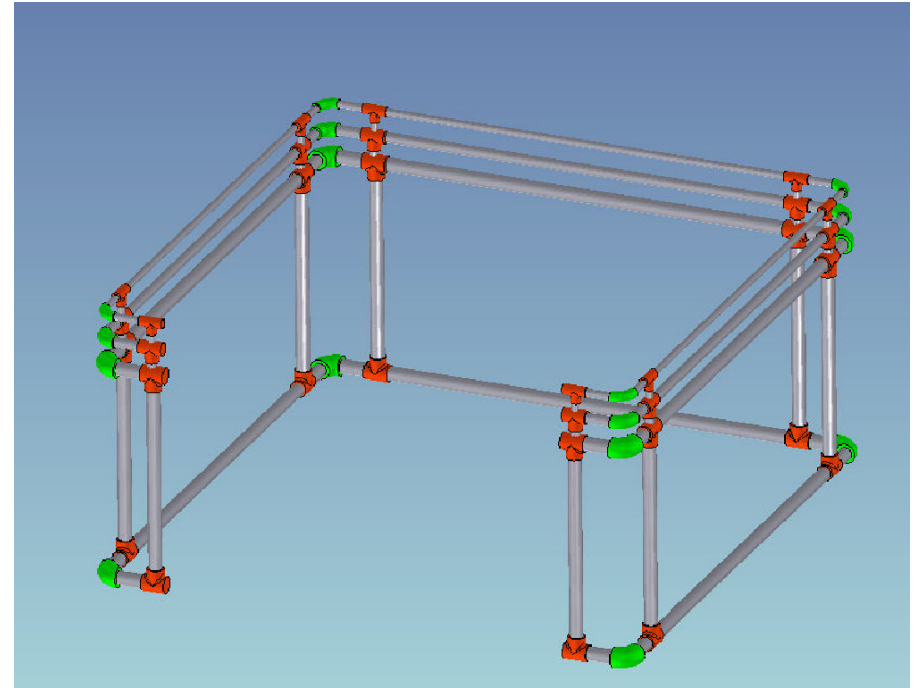

Team 1250 Pit Structure

Team 1250 - Bench / Crate Design

Peg Board

Open

Closed and inverted for packing