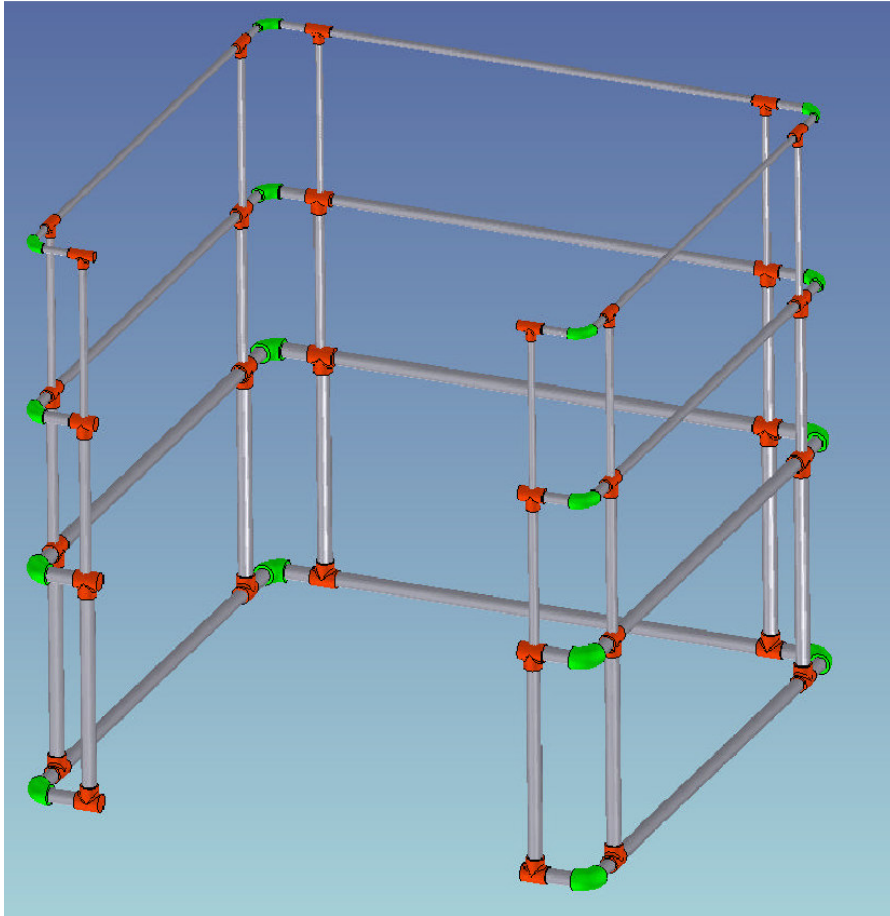

Team 1250 Pit Structure

Team 1250 - Bench / Crate Design

Peg Board

Open

Closed and inverted for packing