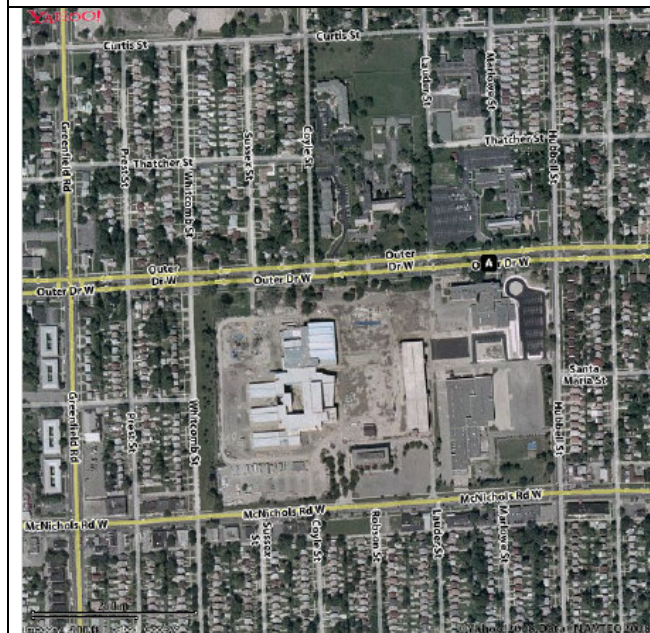

Map and Directions for Team Ford FIRST Workshops

November 1, 2008

Renaissance High School
6565 W. Outer Drive
Detroit MI

Between Hubbell and Greenfield

Contact: Faye Polk
Cell: 313 671-7655

Park in the lot on the 6 Mile / McNichols side.