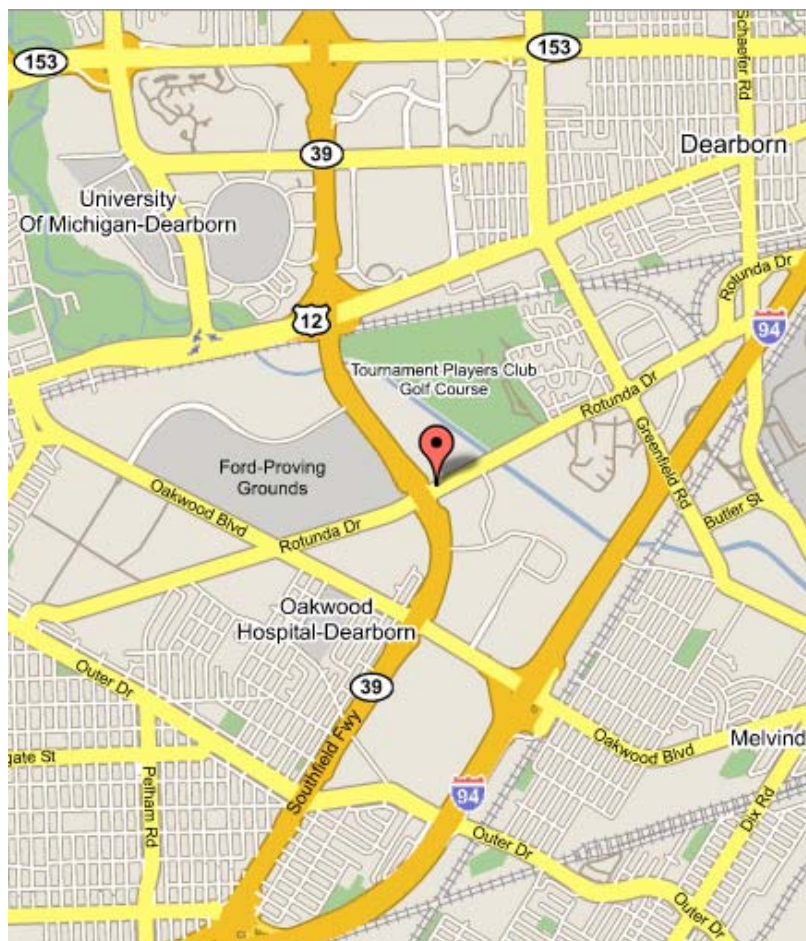

Team Ford First

Automotive Components Holdings, LLC World Headquarters 17000 Rotunda Drive Dearborn, MI 18120

Directions

North East corner of Southfield Freeway and Rotunda Drive; across from the Detroit Lions training center.

Enter the visitor parking lot from Southfield freeway service drive.

Sign in with the receptionist and proceed to the Auditorium. It will be on the other side atrium lobby right in front of you.

Team Ford First

Automotive Components Holdings, LLC
World Headquarters
17000 Rotunda Drive
Dearborn, MI 48120