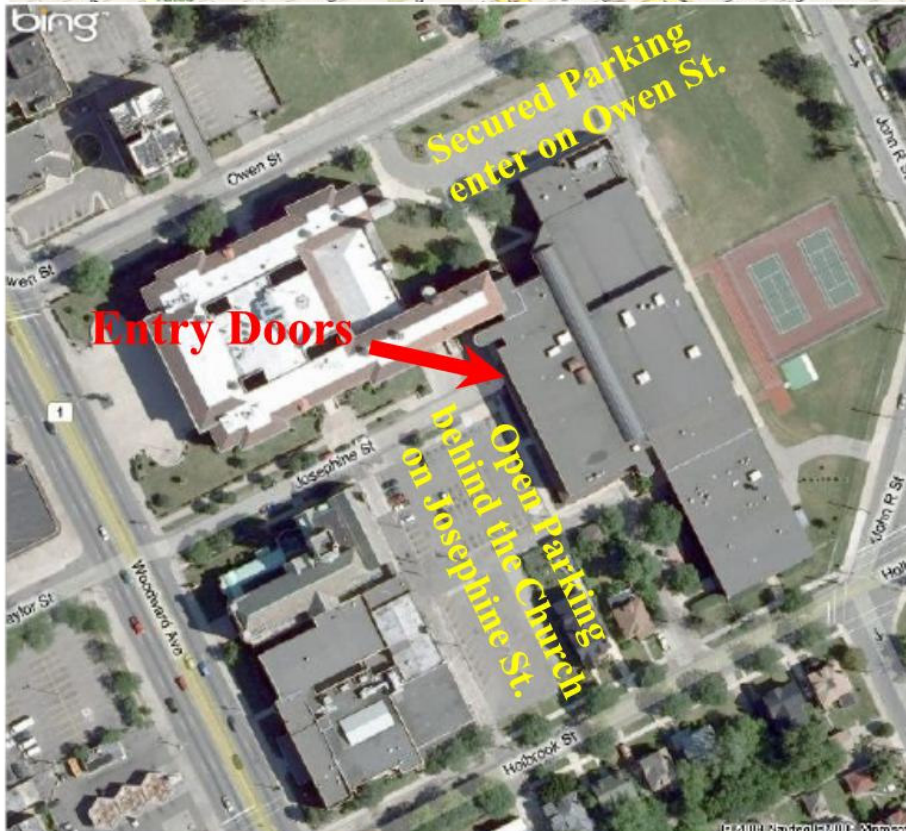

**Detroit International Academy  
for Young Women  
9026 Woodward Ave.  
Detroit, MI 48202**

Detroit International  
Academy for Young  
Women  
9026 Woodward Ave.  
Detroit MI 48282

Student drop off and  
entry to the building is  
via Josephine St.

There is limited parking  
in the secured lot entered  
via Owen St.

There is a lot of parking  
behind the Church. Lot  
can be entered via  
Josephine St. or by  
Holbrook St.